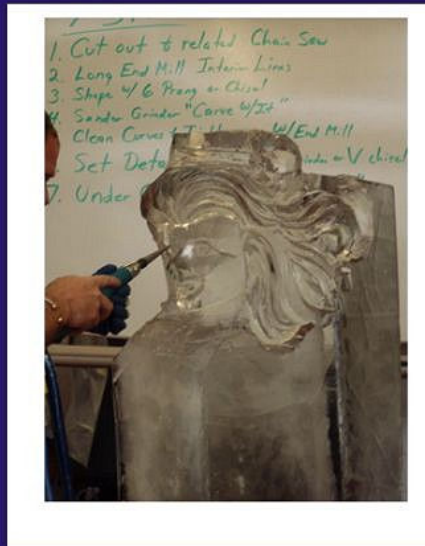

2006 NICA Seminar Highlights

Dean Carlson
face carving demo

Greg Butauski
Precision Ice Carving

Robert Childers and Dan Rebholz
Power sharpening chisels

Photos Courtesy of Laurie Ward
& Dean Murray

Aaron Costic
Bonding & Fusing